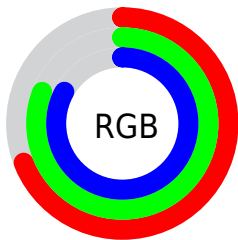

Distribution

- Red (69%)
- Green (81%)
- Blue (83%)