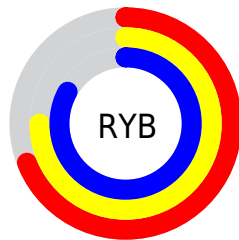

- Red (69%)
- Yellow (75%)
- Blue (83%)