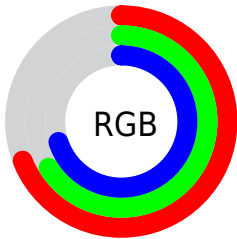

Distribution

Red (69%)

Green (66%)

Blue (70%)