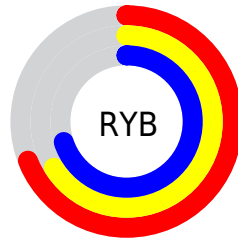

Red (69%)

Yellow (66%)

Blue (70%)