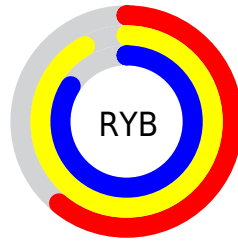

- Red (61%)
- Yellow (92%)
- Blue (84%)