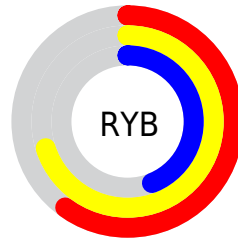

Details

The RGB color **178, 152, 111** is a dark color, and the websafe version is hex **999966**. A complement of this color would be **111, 137, 178**, and the grayscale version is **155, 155, 155**.

A 20% lighter version of the original color is **235, 206, 163**, and **124, 101, 63** is the 20% darker color. If you saturate the color by 10%, you get **178, 145, 93**, and if you desaturate by 10%, it is **178, 159, 129**.

Distribution

Red (70%)

Green (60%)

Blue (44%)

Red (60%)

Yellow (70%)

Blue (44%)

Cyan (0%)