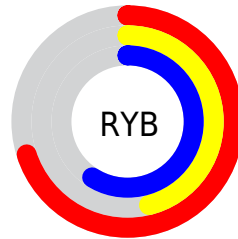

# Details

The RGB color **179, 118, 151** is a light color, and the websafe version is hex **996699**. A complement of this color would be **118, 179, 146**, and the grayscale version is **140, 140, 140**.

A 20% lighter version of the original color is **236, 171, 205**, and **125, 68, 100** is the 20% darker color. If you saturate the color by 10%, you get **179, 100, 143**, and if you desaturate by 10%, it is **179, 136, 159**.

# Distribution

Red (70%)

Green (46%)

Blue (59%)

Red (70%)

Yellow (46%)

Blue (59%)

Cyan (0%)