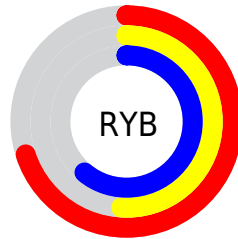

Details

The RGB color **179, 130, 155** is a light color, and the websafe version is hex **CC9999**. A complement of this color would be **130, 179, 154**, and the grayscale version is **147, 147, 147**.

A 20% lighter version of the original color is **235, 183, 209**, and **125, 80, 104** is the 20% darker color. If you saturate the color by 10%, you get **179, 112, 146**, and if you desaturate by 10%, it is **179, 148, 164**.

Distribution

Red (70%)

Green (51%)

Blue (61%)

Red (70%)

Yellow (51%)

Blue (61%)

Cyan (0%)