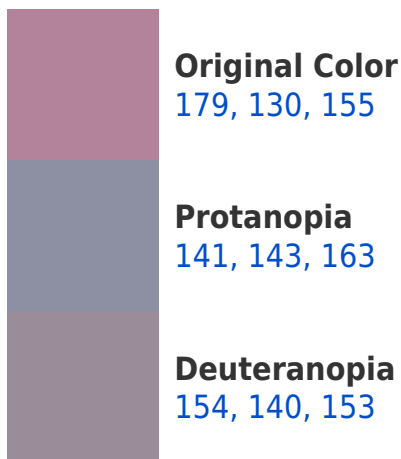

A 20% lighter version of the original color is **235, 183, 209**, and **125, 80, 104** is the 20% darker color. If you saturate the color by 10%, you get **179, 112, 146**, and if you desaturate by 10%, it is **179, 148, 164**.

Large Text (above 18pt) WCAG AAA ✓ Pass

Any Text WCAG AAA × Fail

If you want to check with other color combinations, try the [Color Contrast Checker](#).

RGB 179, 130, 155 Background

This preview shows how black text looks on a background with the RGB color 179, 130, 155.

This preview shows how white text looks on a background with the RGB color 179, 130, 155.

Color Blindness Simulation

Color vision deficiency is a very complex topic, and I could not describe the different causes any better than Wikipedia does, so if you want to learn more, you should check out their [article about color blindness](#).

Dichromacy

Tritanopia
177, 132, 142

Trichromacy

Original Color
179, 130, 155

Protanomaly
155, 138, 160

Deuteranomaly
163, 136, 154

Tritanomaly
178, 131, 147

Monochromacy