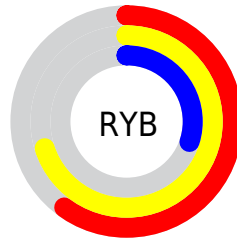

- Red (60%)
- Yellow (70%)
- Blue (30%)