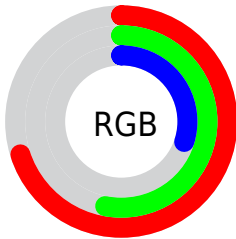

Distribution

- Red (70%)
- Green (53%)
- Blue (30%)