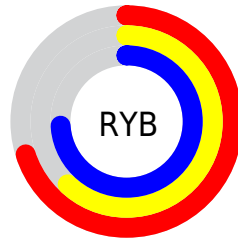

- Red (70%)
- Yellow (62%)
- Blue (74%)