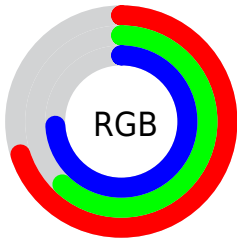

Distribution

- Red (70%)
- Green (62%)
- Blue (74%)