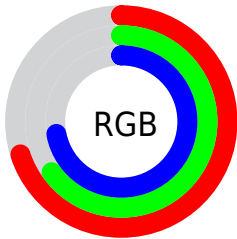

Distribution

Red (70%)

Green (65%)

Blue (72%)