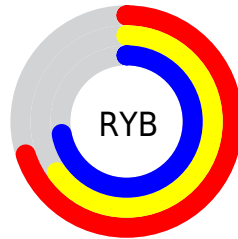

Red (70%)

Yellow (65%)

Blue (72%)