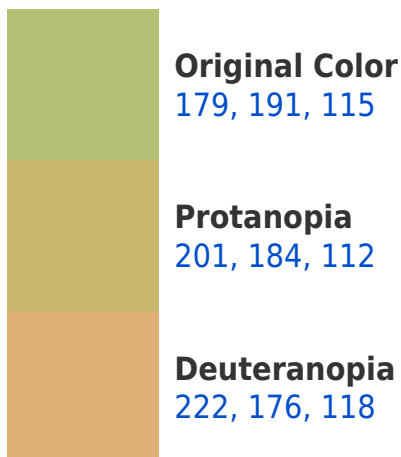

A 20% lighter version of the original color is **236, 247, 168**, and **125, 138, 65** is the 20% darker color. If you saturate the color by 10%, you get **176, 191, 96**, and if you desaturate by 10%, it is **182, 191, 134**.

164, 115, 191

86, 85, 94

25, 0, 158

5, 0, 31

Previews

White Background

This preview shows how the RGB color 179, 191, 115 looks on a white background.

Color Contrast Check

RGB 179, 191, 115 Background

This preview shows how black text looks on a background with the RGB color 179, 191, 115.

This preview shows how white text looks on a background with the RGB color 179, 191, 115.

Dichromacy

Tritanopia
189, 181, 196

Trichromacy

Original Color
179, 191, 115

Protanomaly
193, 187, 113

Deuteranomaly
206, 181, 117

Tritanomaly
185, 185, 167

Monochromacy