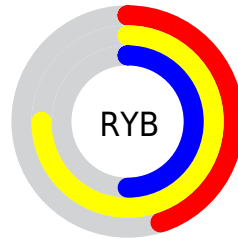

Details

The RGB color **179, 191, 115** is a light color, and the websafe version is hex **CCCC66**. A complement of this color would be **127, 115, 191**, and the grayscale version is **179, 179, 179**.

A 20% lighter version of the original color is **236, 247, 168**, and **125, 138, 65** is the 20% darker color. If you saturate the color by 10%, you get **176, 191, 96**, and if you desaturate by 10%, it is **182, 191, 134**.

Distribution

Red (70%)

Green (75%)

Blue (45%)

Red (45%)

Yellow (75%)

Blue (50%)

Cyan (6%)