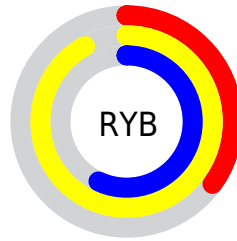

- Red (35%)
- Yellow (92%)
- Blue (57%)