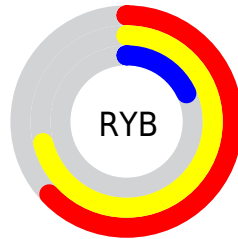

- Red (63%)
- Yellow (71%)
- Blue (18%)