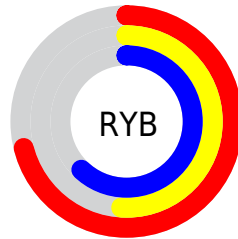

Details

The RGB color **181, 129, 157** is a light color, and the websafe version is hex **CC99CC**. A complement of this color would be **129, 181, 153**, and the grayscale version is **148, 148, 148**.

A 20% lighter version of the original color is **238, 182, 212**, and **127, 79, 106** is the 20% darker color. If you saturate the color by 10%, you get **181, 111, 149**, and if you desaturate by 10%, it is **181, 147, 165**.

Distribution

Red (71%)

Green (51%)

Blue (62%)

Red (71%)

Yellow (51%)

Blue (62%)

Cyan (0%)