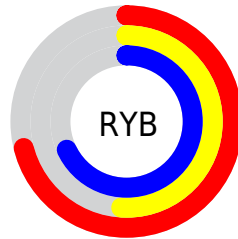

Details

The RGB color **181, 129, 174** is a light color, and the websafe version is hex **CC99CC**. A complement of this color would be **129, 181, 136**, and the grayscale version is **150, 150, 150**.

A 20% lighter version of the original color is **237, 182, 230**, and **127, 79, 122** is the 20% darker color. If you saturate the color by 10%, you get **181, 111, 172**, and if you desaturate by 10%, it is **181, 147, 176**.

Distribution

Red (71%)

Green (51%)

Blue (68%)

Red (71%)

Yellow (51%)

Blue (68%)

Cyan (0%)