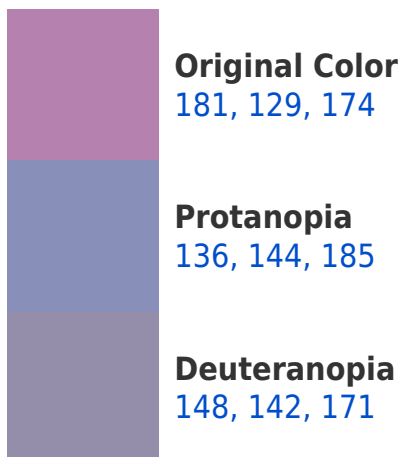

A 20% lighter version of the original color is **237, 182, 230**, and **127, 79, 122** is the 20% darker color. If you saturate the color by 10%, you get **181, 111, 172**, and if you desaturate by 10%, it is **181, 147, 176**.

Large Text (above 18pt) WCAG AAA ✓ Pass

Any Text WCAG AAA × Fail

If you want to check with other color combinations, try the [Color Contrast Checker](#).

RGB 181, 129, 174 Background

This preview shows how black text looks on a background with the RGB color 181, 129, 174.

This preview shows how white text looks on a background with the RGB color 181, 129, 174.

Color Blindness Simulation

Color vision deficiency is a very complex topic, and I could not describe the different causes any better than Wikipedia does, so if you want to learn more, you should check out their [article about color blindness](#).

Dichromacy

Tritanopia
177, 134, 145

Trichromacy

Original Color
181, 129, 174

Protanomaly
152, 139, 181

Deuteranomaly
160, 137, 172

Tritanomaly
178, 132, 156

Monochromacy