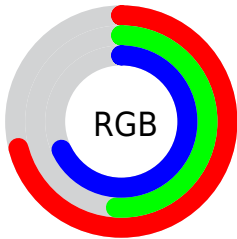

Distribution

Red (71%)

Green (51%)

Blue (68%)