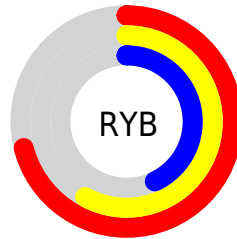

- Red (71%)
- Yellow (58%)
- Blue (43%)