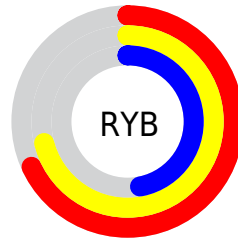

Details

The RGB color **181, 152, 119** is a light color, and the websafe version is hex **CC9966**. A complement of this color would be **119, 148, 181**, and the grayscale version is **157, 157, 157**.

A 20% lighter version of the original color is **238, 206, 171**, and **127, 101, 70** is the 20% darker color. If you saturate the color by 10%, you get **181, 144, 101**, and if you desaturate by 10%, it is **181, 160, 137**.

Distribution

Red (71%)

Green (60%)

Blue (47%)

Red (68%)

Yellow (71%)

Blue (47%)

Cyan (0%)