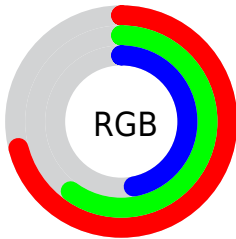

Distribution

Red (71%)

Green (60%)

Blue (47%)