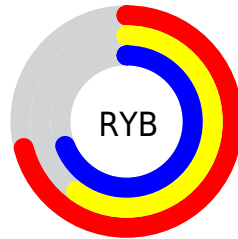

- Red (71%)
- Yellow (60%)
- Blue (69%)