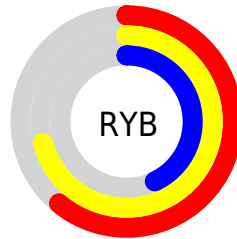

- Red (61%)
- Yellow (71%)
- Blue (43%)