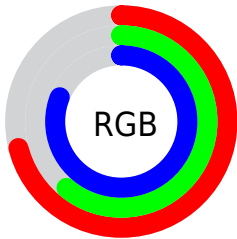

Distribution

Red (71%)

Green (61%)

Blue (81%)