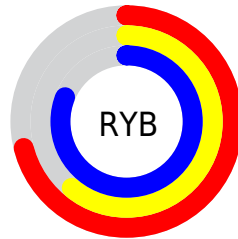

Details

The RGB color **181, 155, 206** is a light color, and the websafe version is hex **CC99CC**. A complement of this color would be **180, 206, 155**, and the grayscale version is **168, 168, 168**.

A 20% lighter version of the original color is **237, 210, 255**, and **128, 104, 152** is the 20% darker color. If you saturate the color by 10%, you get **171, 134, 206**, and if you desaturate by 10%, it is **191, 176, 206**.

Distribution

Red (71%)

Green (61%)

Blue (81%)

Red (71%)

Yellow (61%)

Blue (81%)

Cyan (12%)