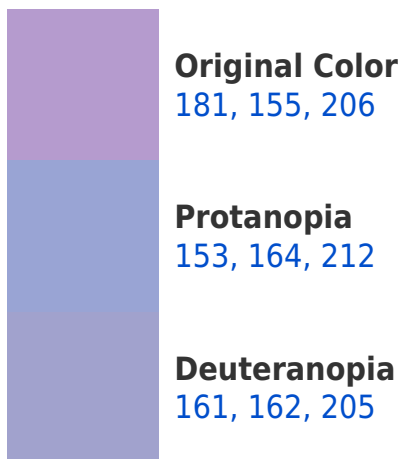

A 20% lighter version of the original color is **237, 210, 255**, and **128, 104, 152** is the 20% darker color. If you saturate the color by 10%, you get **171, 134, 206**, and if you desaturate by 10%, it is **191, 176, 206**.

Large Text (above 18pt) WCAG AAA ✓ Pass

Any Text WCAG AAA ✓ Pass

If you want to check with other color combinations, try the [Color Contrast Checker](#).

RGB 181, 155, 206 Background

This preview shows how black text looks on a background with the RGB color 181, 155, 206.

This preview shows how white text looks on a background with the RGB color 181, 155, 206.

Color Blindness Simulation

Color vision deficiency is a very complex topic, and I could not describe the different causes any better than Wikipedia does, so if you want to learn more, you should check out their [article about color blindness](#).

Dichromacy

Tritanopia
176, 161, 174

Trichromacy

Original Color
181, 155, 206

Protanomaly
163, 161, 210

Deuteranomaly
168, 159, 205

Tritanomaly
178, 159, 186

Monochromacy