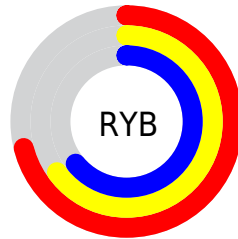

Details

The RGB color **181, 165, 163** is a light color, and the websafe version is hex **999999**. A complement of this color would be **163, 179, 181**, and the grayscale version is **170, 170, 170**.

A 20% lighter version of the original color is **237, 220, 218**, and **128, 113, 111** is the 20% darker color. If you saturate the color by 10%, you get **181, 149, 145**, and if you desaturate by 10%, it is **181, 181, 181**.

Distribution

Red (71%)

Green (65%)

Blue (64%)

Red (71%)

Yellow (65%)

Blue (64%)

Cyan (0%)