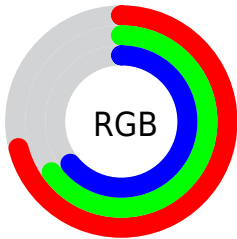

Distribution

Red (71%)

Green (65%)

Blue (64%)