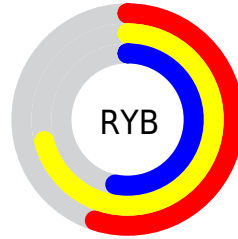

Details

The RGB color **181, 175, 134** is a light color, and the websafe version is hex **999966**. A complement of this color would be **134, 140, 181**, and the grayscale version is **172, 172, 172**.

A 20% lighter version of the original color is **237, 230, 187**, and **128, 123, 84** is the 20% darker color. If you saturate the color by 10%, you get **181, 173, 116**, and if you desaturate by 10%, it is **181, 177, 152**.

Distribution

Red (71%)

Green (69%)

Blue (53%)

Red (55%)

Yellow (71%)

Blue (53%)

Cyan (0%)