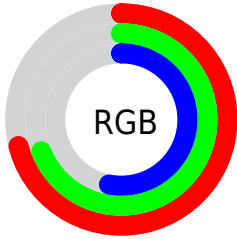

Distribution

Red (71%)

Green (69%)

Blue (53%)