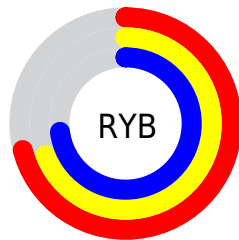

Red (71%)

Yellow (69%)

Blue (73%)