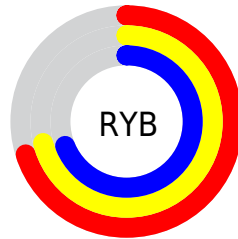

- Red (70%)
- Yellow (71%)
- Blue (69%)