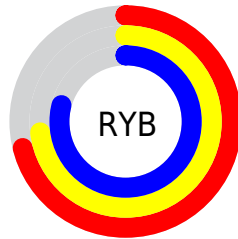

- Red (71%)
- Yellow (73%)
- Blue (79%)