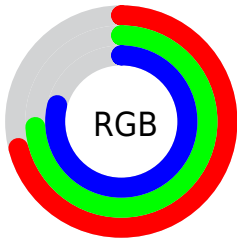

Distribution

- Red (71%)
- Green (74%)
- Blue (79%)