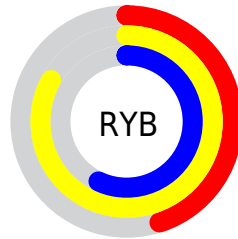

- Red (45%)
- Yellow (83%)
- Blue (57%)