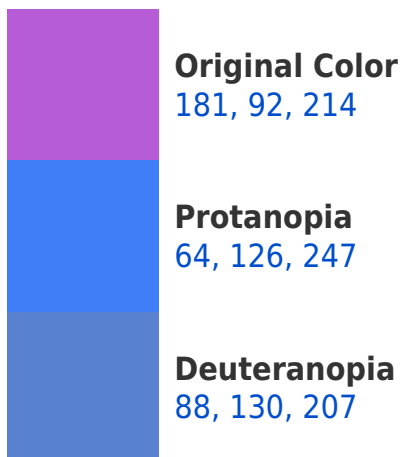

A 20% lighter version of the original color is **239, 146, 255**, and **125, 37, 159** is the 20% darker color. If you saturate the color by 10%, you get **175, 71, 214**, and if you desaturate by 10%, it is **187, 113, 214**.

92, 214, 118

107, 96, 99

171, 0, 46

43, 0, 12

Previews

White Background

This preview shows how the RGB color 181, 92, 214 looks on a white background.

Color Contrast Check

RGB 181, 92, 214 Background

This preview shows how black text looks on a background with the RGB color 181, 92, 214.

This preview shows how white text looks on a background with the RGB color 181, 92, 214.

Dichromacy

Tritanopia
168, 116, 125

Trichromacy

Original Color

181, 92, 214

Protanomaly

107, 114, 235

Deuteranomaly