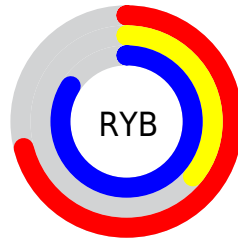

- Red (71%)
- Yellow (36%)
- Blue (84%)