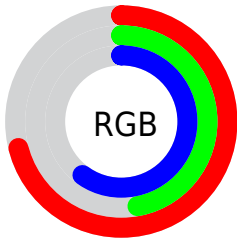

Distribution

- Red (71%)
- Green (47%)
- Blue (60%)