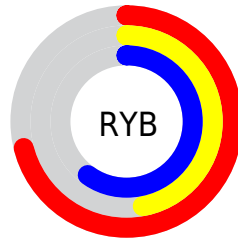

- Red (71%)
- Yellow (47%)
- Blue (60%)