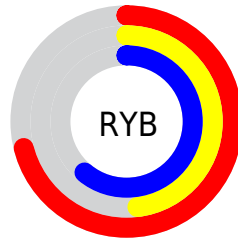

Details

The RGB color **182, 122, 155** is a light color, and the websafe version is hex **996699**. A complement of this color would be **122, 182, 149**, and the grayscale version is **144, 144, 144**.

A 20% lighter version of the original color is **239, 175, 209**, and **128, 72, 104** is the 20% darker color. If you saturate the color by 10%, you get **182, 104, 147**, and if you desaturate by 10%, it is **182, 140, 163**.

Distribution

Red (71%)

Green (48%)

Blue (61%)

Red (71%)

Yellow (48%)

Blue (61%)

Cyan (0%)