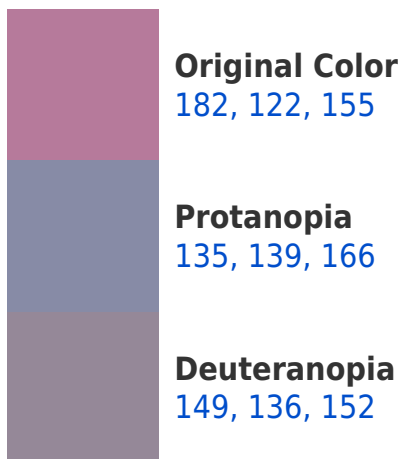

A 20% lighter version of the original color is **239, 175, 209**, and **128, 72, 104** is the 20% darker color. If you saturate the color by 10%, you get **182, 104, 147**, and if you desaturate by 10%, it is **182, 140, 163**.

Large Text (above 18pt) WCAG AAA ✓ Pass

Any Text WCAG AAA × Fail

If you want to check with other color combinations, try the [Color Contrast Checker](#).

RGB 182, 122, 155 Background

This preview shows how black text looks on a background with the RGB color 182, 122, 155.

This preview shows how white text looks on a background with the RGB color 182, 122, 155.

Color Blindness Simulation

Color vision deficiency is a very complex topic, and I could not describe the different causes any better than Wikipedia does, so if you want to learn more, you should check out their [article about color blindness](#).

Dichromacy

Tritanopia
180, 126, 135

Trichromacy

Original Color
182, 122, 155

Protanomaly
152, 133, 162

Deuteranomaly
161, 131, 153

Tritanomaly
181, 125, 142

Monochromacy