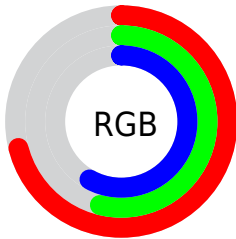

Distribution

Red (71%)

Green (54%)

Blue (58%)