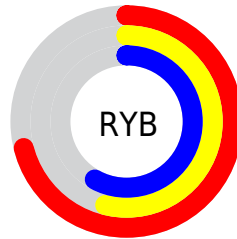

Details

The RGB color **182, 137, 149** is a light color, and the websafe version is hex **CC9999**. A complement of this color would be **137, 182, 170**, and the grayscale version is **152, 152, 152**.

A 20% lighter version of the original color is **238, 191, 203**, and **128, 87, 98** is the 20% darker color. If you saturate the color by 10%, you get **182, 119, 136**, and if you desaturate by 10%, it is **182, 155, 162**.

Distribution

Red (71%)

Green (54%)

Blue (58%)

Red (71%)

Yellow (54%)

Blue (58%)

Cyan (0%)