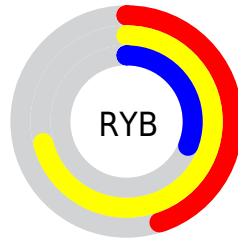

- Red (45%)
- Yellow (71%)
- Blue (31%)