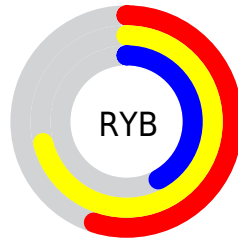

- Red (55%)
- Yellow (71%)
- Blue (42%)