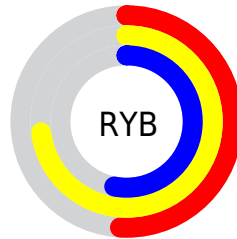

- Red (51%)
- Yellow (73%)
- Blue (53%)