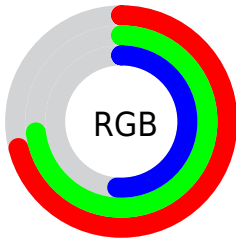

Distribution

- Red (71%)
- Green (73%)
- Blue (51%)