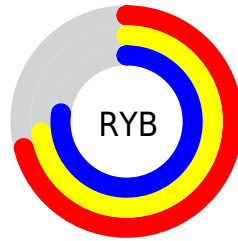

- Red (71%)
- Yellow (73%)
- Blue (77%)