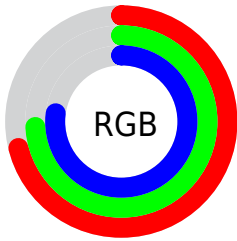

Distribution

- Red (71%)
- Green (74%)
- Blue (77%)