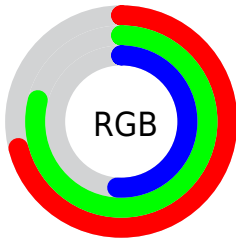

Distribution

Red (71%)

Green (79%)

Blue (51%)