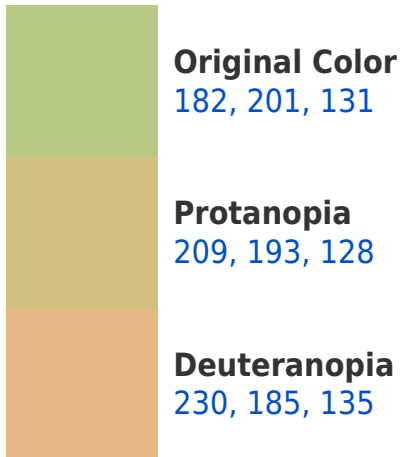

# Black Background

This preview shows how the RGB color 182, 201, 131 looks on a black background.

## RGB 182, 201, 131 Background

This preview shows how black text looks on a background with the RGB color 182, 201, 131.

This preview shows how white text looks on a background with the RGB color 182, 201, 131.

## Dichromacy

**Tritanopia**  
192, 192, 207

# Trichromacy

**Original Color**  
182, 201, 131

**Protanomaly**  
199, 196, 129

**Deuteranomaly**  
213, 191, 134

**Tritanomaly**  
188, 195, 179