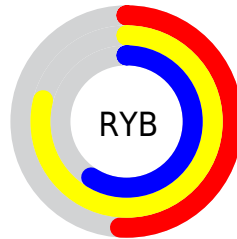

# Details

The RGB color **182, 201, 131** is a light color, and the websafe version is hex **C9C999**. A complement of this color would be **150, 131, 201**, and the grayscale version is **188, 188, 188**.

A 20% lighter version of the original color is **239, 255, 185**, and **128, 147, 80** is the 20% darker color. If you saturate the color by 10%, you get **177, 201, 111**, and if you desaturate by 10%, it is **187, 201, 151**.

# Distribution

Red (71%)

Green (79%)

Blue (51%)

Red (51%)

Yellow (79%)

Blue (59%)

Cyan (9%)