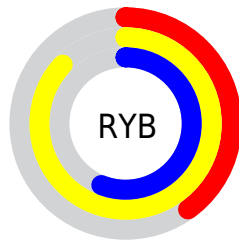

Red (40%)

Yellow (87%)

Blue (56%)