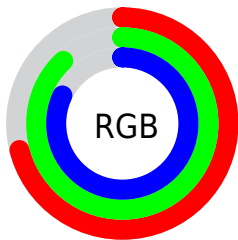

Distribution

Red (71%)

Green (88%)

Blue (82%)