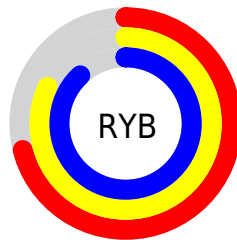

# Details

The RGB color **182, 225, 210** is a light color, and the websafe version is hex **99CCCC**. A complement of this color would be **225, 182, 197**, and the grayscale version is **210, 210, 210**.

A 20% lighter version of the original color is **238, 255, 255**, and **128, 170, 156** is the 20% darker color. If you saturate the color by 10%, you get **160, 225, 202**, and if you desaturate by 10%, it is **205, 225, 218**.

# Distribution

Red (71%)

Green (88%)

Blue (82%)

Red (71%)

Yellow (82%)

Blue (88%)

Cyan (19%)