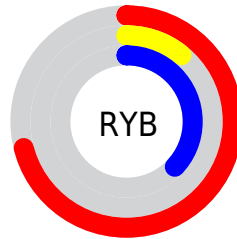

Conversions

Conversions Part 2

Format	Color
R_{YB}	182, 29, 95
Decimal	11935071
CIE _{Lab}	40.65, 61.84, 1.99
CIE _{LCh}	41, 61.877, 1.840
Yxy	11.6500, 0.4804, 0.2568
Android (android.graphics.Color)	4290125151 (0xFFB61D5F)
YUV	82.2710, 6.2754, 87.4623
Hunter-Lab	34.1321, 54.2564, 3.1756

Details

The RGB color **182, 29, 95** is a dark color, and the websafe version is hex **CC3366**. A complement of this color would be **29, 182, 116**, and the grayscale version is **82, 82, 82**.

A 20% lighter version of the original color is **243, 93, 145**, and **123, 0, 49** is the 20% darker color. If you saturate the color by 10%, you get **182, 11, 85**, and if you desaturate by 10%, it is **182, 47, 105**.

Distribution

- Red (71%)
- Green (11%)
- Blue (37%)

- Red (71%)
- Yellow (11%)
- Blue (37%)

- Cyan (0%)
- Magenta (84%)
- Yellow (48%)
- Black (29%)

- Cyan (29%)
- Magenta (89%)
- Yellow (63%)

Brightness & Saturation Gradients