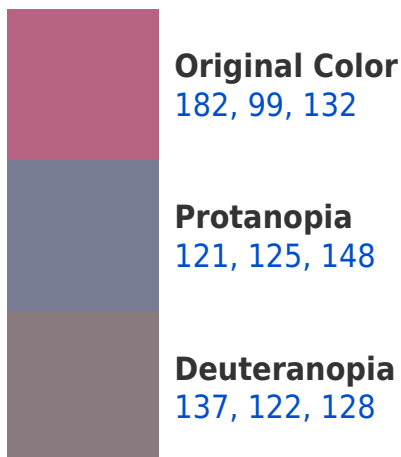

# Black Background

This preview shows how the RGB color 182, 99, 132 looks on a black background.

## RGB 182, 99, 132 Background

This preview shows how black text looks on a background with the RGB color 182, 99, 132.

This preview shows how white text looks on a background with the RGB color 182, 99, 132.

## Dichromacy

**Tritanopia**  
180, 103, 111

# Trichromacy

**Original Color**  
182, 99, 132

**Protanomaly**  
143, 116, 142

**Deuteranomaly**  
153, 114, 129

**Tritanomaly**  
181, 102, 119