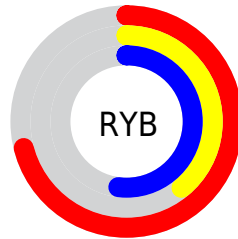

- Red (71%)
- Yellow (39%)
- Blue (52%)