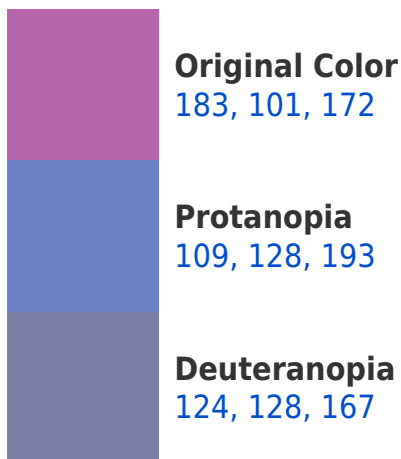

A 20% lighter version of the original color is **240, 154, 228**, and **128, 50, 119** is the 20% darker color. If you saturate the color by 10%, you get **183, 83, 170**, and if you desaturate by 10%, it is **183, 119, 174**.

Large Text (above 18pt) WCAG AAA ✓ Pass

Any Text WCAG AAA × Fail

If you want to check with other color combinations, try the [Color Contrast Checker](#).

RGB 183, 101, 172 Background

This preview shows how black text looks on a background with the RGB color 183, 101, 172.

This preview shows how white text looks on a background with the RGB color 183, 101, 172.

Color Blindness Simulation

Color vision deficiency is a very complex topic, and I could not describe the different causes any better than Wikipedia does, so if you want to learn more, you should check out their [article about color blindness](#).

Dichromacy

Tritanopia
177, 112, 121

Trichromacy

Original Color

183, 101, 172

Protanomaly

136, 118, 185

Deuteranomaly