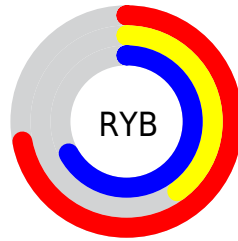

Details

The RGB color **183, 101, 172** is a light color, and the websafe version is hex **996699**. A complement of this color would be **101, 183, 112**, and the grayscale version is **133, 133, 133**.

A 20% lighter version of the original color is **240, 154, 228**, and **128, 50, 119** is the 20% darker color. If you saturate the color by 10%, you get **183, 83, 170**, and if you desaturate by 10%, it is **183, 119, 174**.

Distribution

Red (72%)

Green (40%)

Blue (67%)

Red (72%)

Yellow (40%)

Blue (67%)

Cyan (0%)