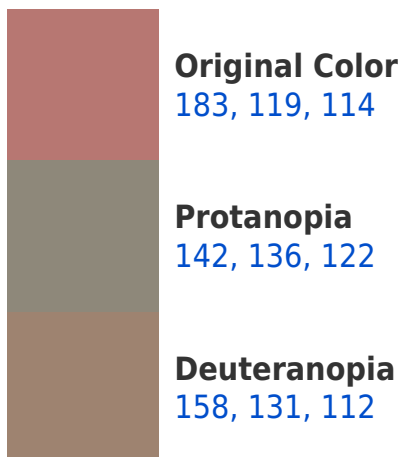

# Black Background

This preview shows how the RGB color 183, 119, 114 looks on a black background.

## RGB 183, 119, 114 Background

This preview shows how black text looks on a background with the RGB color 183, 119, 114.

This preview shows how white text looks on a background with the RGB color 183, 119, 114.

## Dichromacy

**Tritanopia**  
184, 117, 126

# Trichromacy

**Original Color**

183, 119, 114

**Protanomaly**

157, 130, 119

**Deuteranomaly**

167, 127, 113

**Tritanomaly**