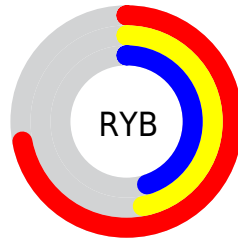

# Details

The RGB color **183, 119, 114** is a dark color, and the websafe version is hex **996666**. A complement of this color would be **114, 178, 183**, and the grayscale version is **138, 138, 138**.

A 20% lighter version of the original color is **241, 172, 166**, and **128, 70, 66** is the 20% darker color. If you saturate the color by 10%, you get **183, 102, 96**, and if you desaturate by 10%, it is **183, 136, 132**.

# Distribution

Red (72%)

Green (47%)

Blue (45%)

Red (72%)

Yellow (47%)

Blue (45%)

Cyan (0%)