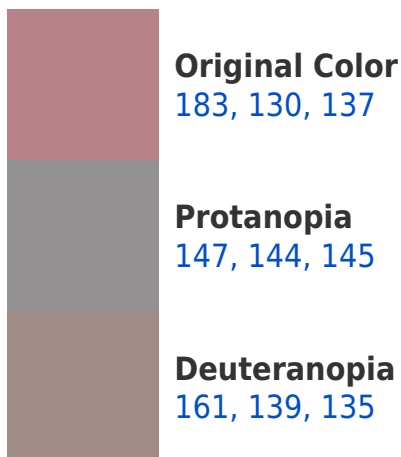

# Black Background

This preview shows how the RGB color 183, 130, 137 looks on a black background.

## RGB 183, 130, 137 Background

This preview shows how black text looks on a background with the RGB color 183, 130, 137.

This preview shows how white text looks on a background with the RGB color 183, 130, 137.

## Dichromacy

**Tritanopia**  
183, 130, 140

# Trichromacy

**Original Color**  
183, 130, 137

**Protanomaly**  
160, 139, 142

**Deuteranomaly**  
169, 136, 136

**Tritanomaly**  
183, 130, 139