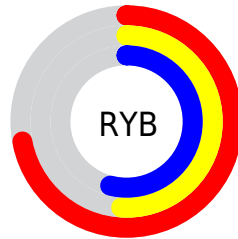

# Details

The RGB color **183, 130, 137** is a light color, and the websafe version is hex **CC9999**. A complement of this color would be **130, 183, 176**, and the grayscale version is **147, 147, 147**.

A 20% lighter version of the original color is **240, 183, 190**, and **129, 80, 87** is the 20% darker color. If you saturate the color by 10%, you get **183, 112, 121**, and if you desaturate by 10%, it is **183, 148, 153**.

# Distribution

Red (72%)

Green (51%)

Blue (54%)

Red (72%)

Yellow (51%)

Blue (54%)

Cyan (0%)