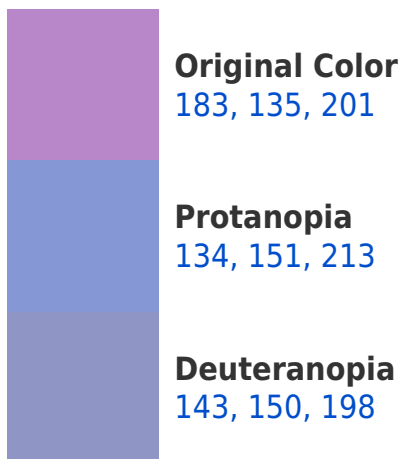

A 20% lighter version of the original color is **240, 189, 255**, and **129, 84, 147** is the 20% darker color. If you saturate the color by 10%, you get **178, 115, 201**, and if you desaturate by 10%, it is **188, 155, 201**.

Large Text (above 18pt) WCAG AAA ✓ Pass

Any Text WCAG AAA ✓ Pass

If you want to check with other color combinations, try the [Color Contrast Checker](#).

RGB 183, 135, 201 Background

This preview shows how black text looks on a background with the RGB color 183, 135, 201.

This preview shows how white text looks on a background with the RGB color 183, 135, 201.

Color Blindness Simulation

Color vision deficiency is a very complex topic, and I could not describe the different causes any better than Wikipedia does, so if you want to learn more, you should check out their [article about color blindness](#).

Dichromacy

Tritanopia
176, 144, 155

Trichromacy

Original Color

183, 135, 201

Protanomaly

152, 145, 209

Deuteranomaly