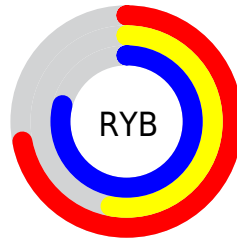

Red (72%)

Yellow (53%)

Blue (79%)