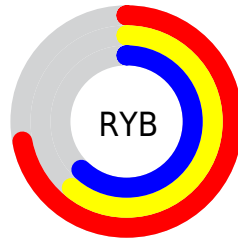

Details

The RGB color **183, 155, 157** is a light color, and the websafe version is hex **CC9999**. A complement of this color would be **155, 183, 181**, and the grayscale version is **164, 164, 164**.

A 20% lighter version of the original color is **239, 209, 212**, and **130, 104, 106** is the 20% darker color. If you saturate the color by 10%, you get **183, 137, 140**, and if you desaturate by 10%, it is **183, 173, 174**.

Distribution

Red (72%)

Green (61%)

Blue (62%)

Red (72%)

Yellow (61%)

Blue (62%)

Cyan (0%)