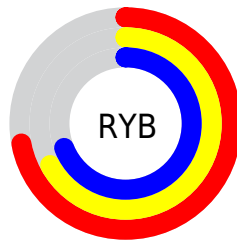

- Red (72%)
- Yellow (67%)
- Blue (69%)