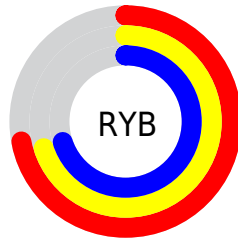

- Red (72%)
- Yellow (70%)
- Blue (70%)