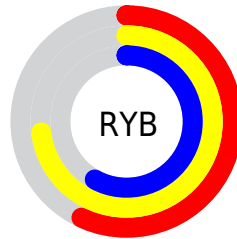

- Red (57%)
- Yellow (73%)
- Blue (58%)