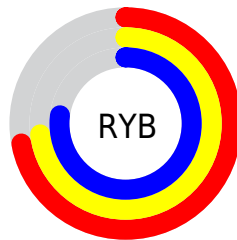

- Red (72%)
- Yellow (73%)
- Blue (77%)