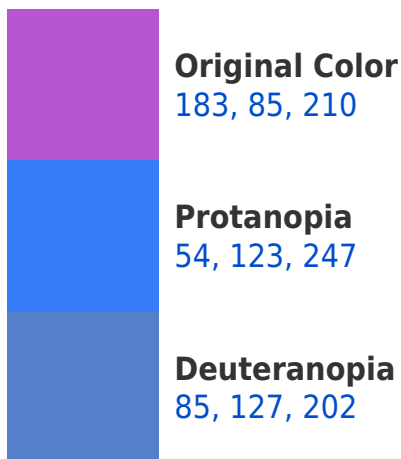

A 20% lighter version of the original color is **241, 139, 255**, and **127, 27, 155** is the 20% darker color. If you saturate the color by 10%, you get **178, 64, 210**, and if you desaturate by 10%, it is **188, 106, 210**.

85, 210, 120

105, 94, 96

168, 0, 36

41, 0, 9

Previews

White Background

This preview shows how the RGB color 183, 85, 210 looks on a white background.

Color Contrast Check

RGB 183, 85, 210 Background

This preview shows how black text looks on a background with the RGB color 183, 85, 210.

This preview shows how white text looks on a background with the RGB color 183, 85, 210.

Dichromacy

Tritanopia
170, 110, 119

Trichromacy

Original Color
183, 85, 210

Protanomaly
101, 109, 234

Deuteranomaly
121, 112, 205

Tritanomaly
175, 101, 152

Monochromacy