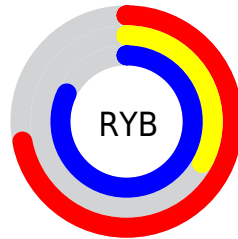

- Red (72%)
- Yellow (33%)
- Blue (82%)