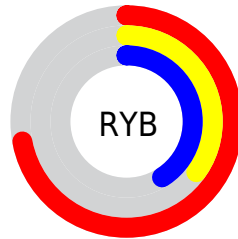

- Red (72%)
- Yellow (35%)
- Blue (41%)