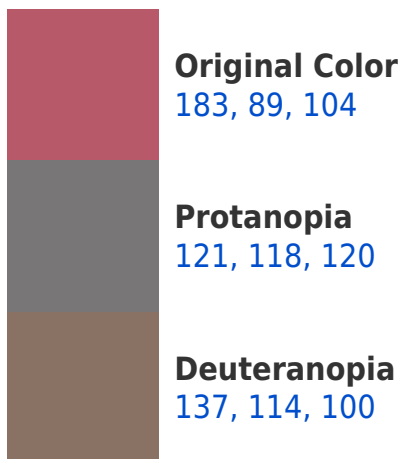

Color Blindness Simulation

Color vision deficiency is a very complex topic, and I could not describe the different causes any better than Wikipedia does, so if you want to learn more, you should check out their [article about color blindness](#).

Dichromacy