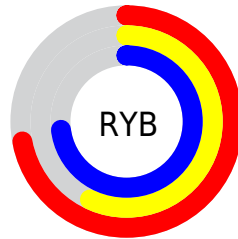

- Red (72%)
- Yellow (57%)
- Blue (73%)