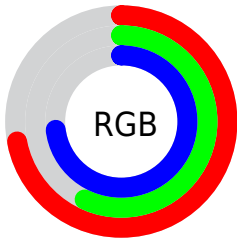

Distribution

- Red (72%)
- Green (57%)
- Blue (73%)